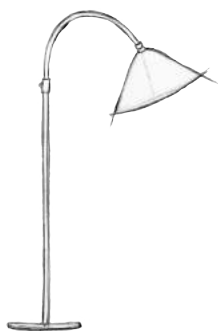

CONE MEDIUM

STRAIGHT
E27 | 230V | 60W | IP20

90°
E27 | 230V | 60W | IP20

FLOORLAMP
E27 | 230V | 60W | IP20