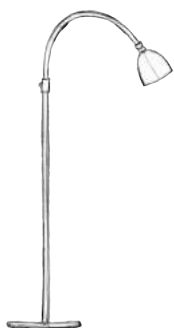

TULIP
GU10 | 230V | 50W | IP20
B15D | 12V | 50W
INCL. DIMMABLE TRANSFORMER