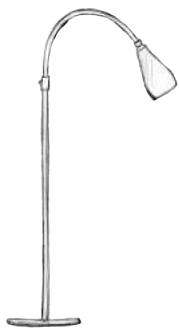

DROP
GU10 | 230V | 50W | IP20