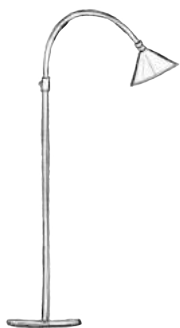

SMALL ADJUSTABLE X4

CONE  
GU10 | 230V | 4x50W

B15D | 12V | 4x50W  
INCL. 2X TRANSFORMER

TULIP  
GU10 | 230V | 4x50W

B15D | 12V | 4x50W  
INCL. 2X TRANSFORMER

DROP  
GU10 | 230V | 4x50W

SMALL ON WIRE

CONE  
GU10 | 230V | 50W | IP20

TULIP  
GU10 | 230V | 50W | IP20

DROP  
GU10 | 230V | 50W | IP20

SMALL ON TUBE

CONE  
GU10 | 230V | 50W | IP20

TULIP  
GU10 | 230V | 50W | IP20

DROP  
GU10 | 230V | 50W | IP20

SMALL ON TUBE | TULIP

SMALL FLOORLAMP